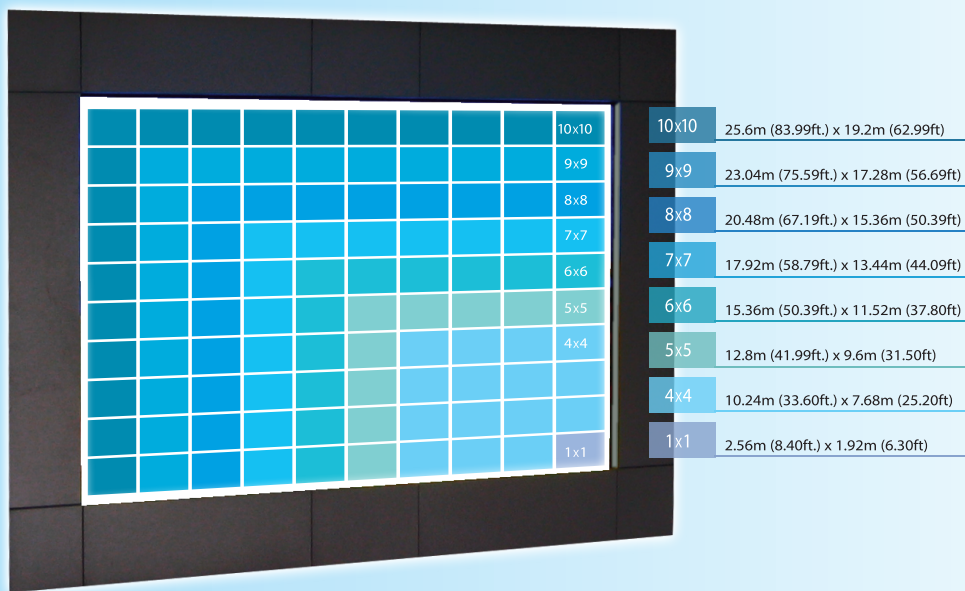

Momentum

PvII i/o
16mm / 20mm
Permanent
Outdoor
Oval LED
Panel

- Outdoor Arenas
- Transportations
- Shopping Malls
- Theme Parks
- Outdoor Signage
- Billboards

Lighthouse's latest outdoor series—Pv Oval—is a comprehensive, economical LED video solution for sports venues and billboards.

With brightness up to 7,500 nits (PvII16i/o-OVAL), Pv Oval LED video panels present clear images in direct sunlight, making them an excellent choice for outdoor venues with varying light conditions.

The Pv Oval's large panel size (2.56m wide x 1.92m high) facilitates rapid hanging and connection, reducing screen installation costs.

Lighthouse's PvII i/o delivers rich color and subtle image quality via 16-bit processing, providing brilliant images with high brightness at an economical price.

Momentum PvII i/o Configurations

		Pv16i/o-Oval	Pv20i/o-Oval
Visual Characteristics			
Brightness	nits	7,500	6,000
Visual Viewing Angle - Horizontal	deg.	160 (+80 / -80)	
Visual Viewing Angle - Vertical	deg.	60 (+25 / -35)	
Pixel Configuration	R/G/B	1,1,1	
Pixel Pitch	mm	16.0	20.0
Processing Depth	bit	16	
Modular Characteristics			
Aspect Ratio		4:3	
Panel Width	mm / ft	2,560 / 8.4	
Panel Height	mm / ft	1,920 / 6.3	
Panel Surface Area	sq.m / sq.ft	4.92 / 52.96	
Pixel Resolution	w x h	160 x 120	128 x 96
Environmental			
Ingress Protection (Front / Rear)	IP	IP65 / IP54	
Lifetime (50% brightness)	hrs	≥100,000	